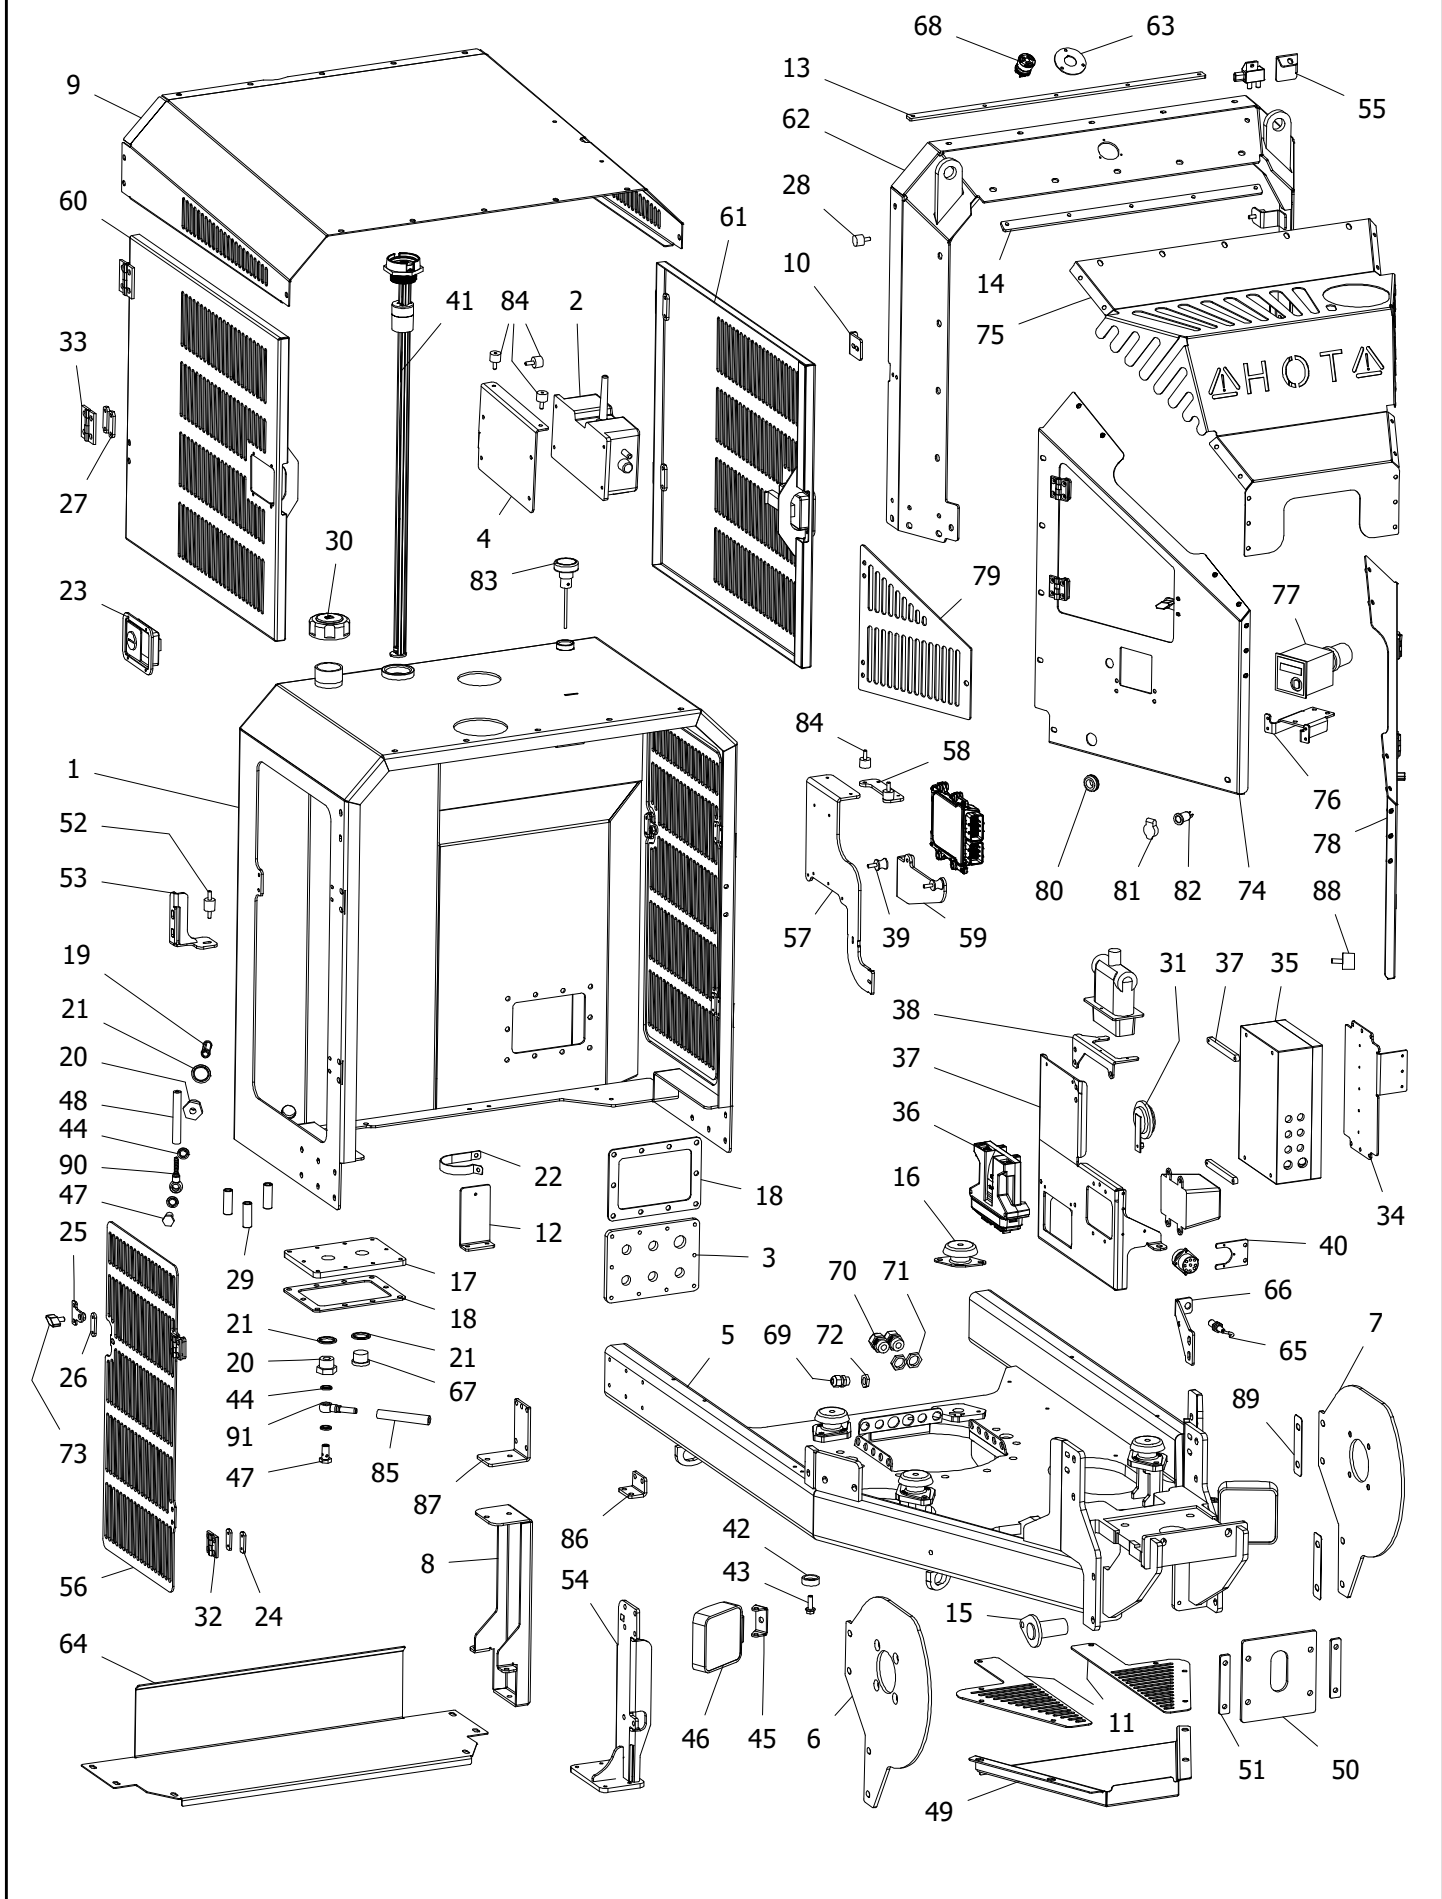

Type	Page	Intern no.
Engine frame D74 stage V, Track	B	55505133-Fr