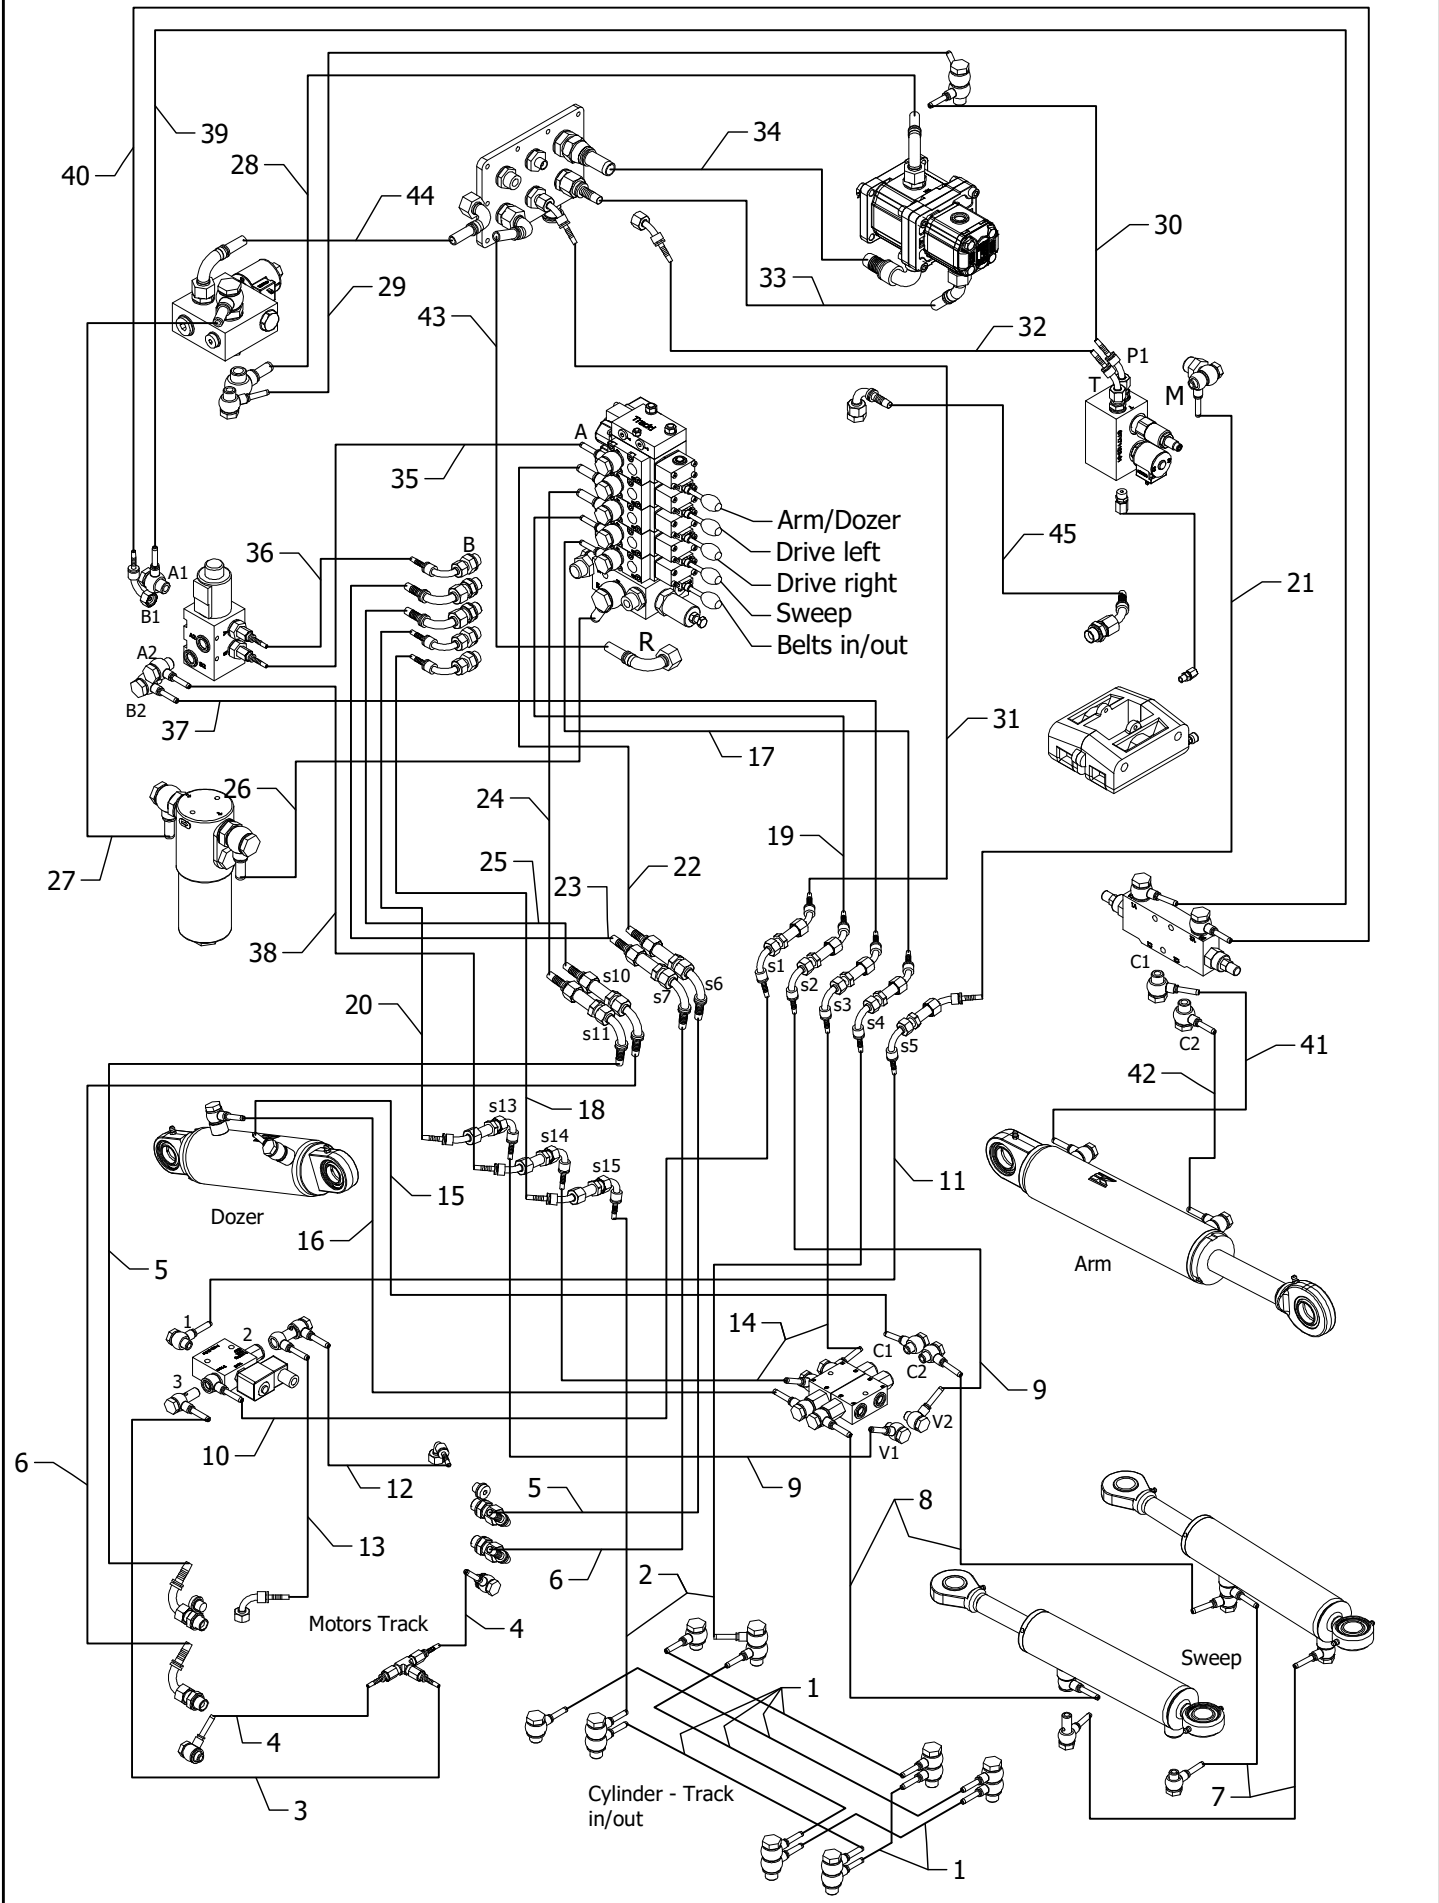

Pos.	Pcs.	Part/No.	Description
1	1	20023942-01	Hydraulic Hose
2	1	20023942-02	Hydraulic Hose
3	1	20023942-03	Hydraulic Hose
4	1	20023942-04	Hydraulic Hose
5	1	20023942-05	Hydraulic Hose
6	1	20023942-06	Hydraulic Hose
7	1	20023942-07	Hydraulic Hose
8	1	20023942-08	Hydraulic Hose
9	1	20023942-09	Hydraulic Hose
10	1	20023942-10	Hydraulic Hose
11	1	20023942-11	Hydraulic Hose
12	1	20023942-12	Hydraulic Hose
13	1	20023942-13	Hydraulic Hose
14	1	20023942-14	Hydraulic Hose
15	1	20023942-15	Hydraulic Hose
16	1	20023942-16	Hydraulic Hose
17	1	20023943-17	Hydraulic Hose
18	1	20023943-18	Hydraulic Hose
19	1	20023943-19	Hydraulic Hose
20	1	20023943-20	Hydraulic Hose
21	1	20023943-21	Hydraulic Hose
22	1	20023943-22	Hydraulic Hose
23	1	20023943-23	Hydraulic Hose
24	1	20023943-24	Hydraulic Hose
25	1	20023943-25	Hydraulic Hose
26	1	20023943-26	Hydraulic Hose
27	1	20023943-27	Hydraulic Hose
28	1	20023943-28	Hydraulic Hose
29	1	20023943-29	Hydraulic Hose
30	1	20023943-30	Hydraulic Hose
31	1	20023943-31	Hydraulic Hose
32	1	20023943-32	Hydraulic Hose
33	1	20023943-33	Hydraulic Hose
34	1	20023943-34	Hydraulic Hose
35	1	20023943-35	Hydraulic Hose
36	1	20023943-36	Hydraulic Hose
37	1	20023943-37	Hydraulic Hose
38	1	20023943-38	Hydraulic Hose
39	1	20023943-39	Hydraulic Hose
40	1	20023943-40	Hydraulic Hose
41	1	20023943-41	Hydraulic Hose
42	1	20023943-42	Hydraulic Hose
43	1	20023943-43	Hydraulic Hose
44	1	20023943-44	Hydraulic Hose
45	1	20023943-45	Hydraulic Hose