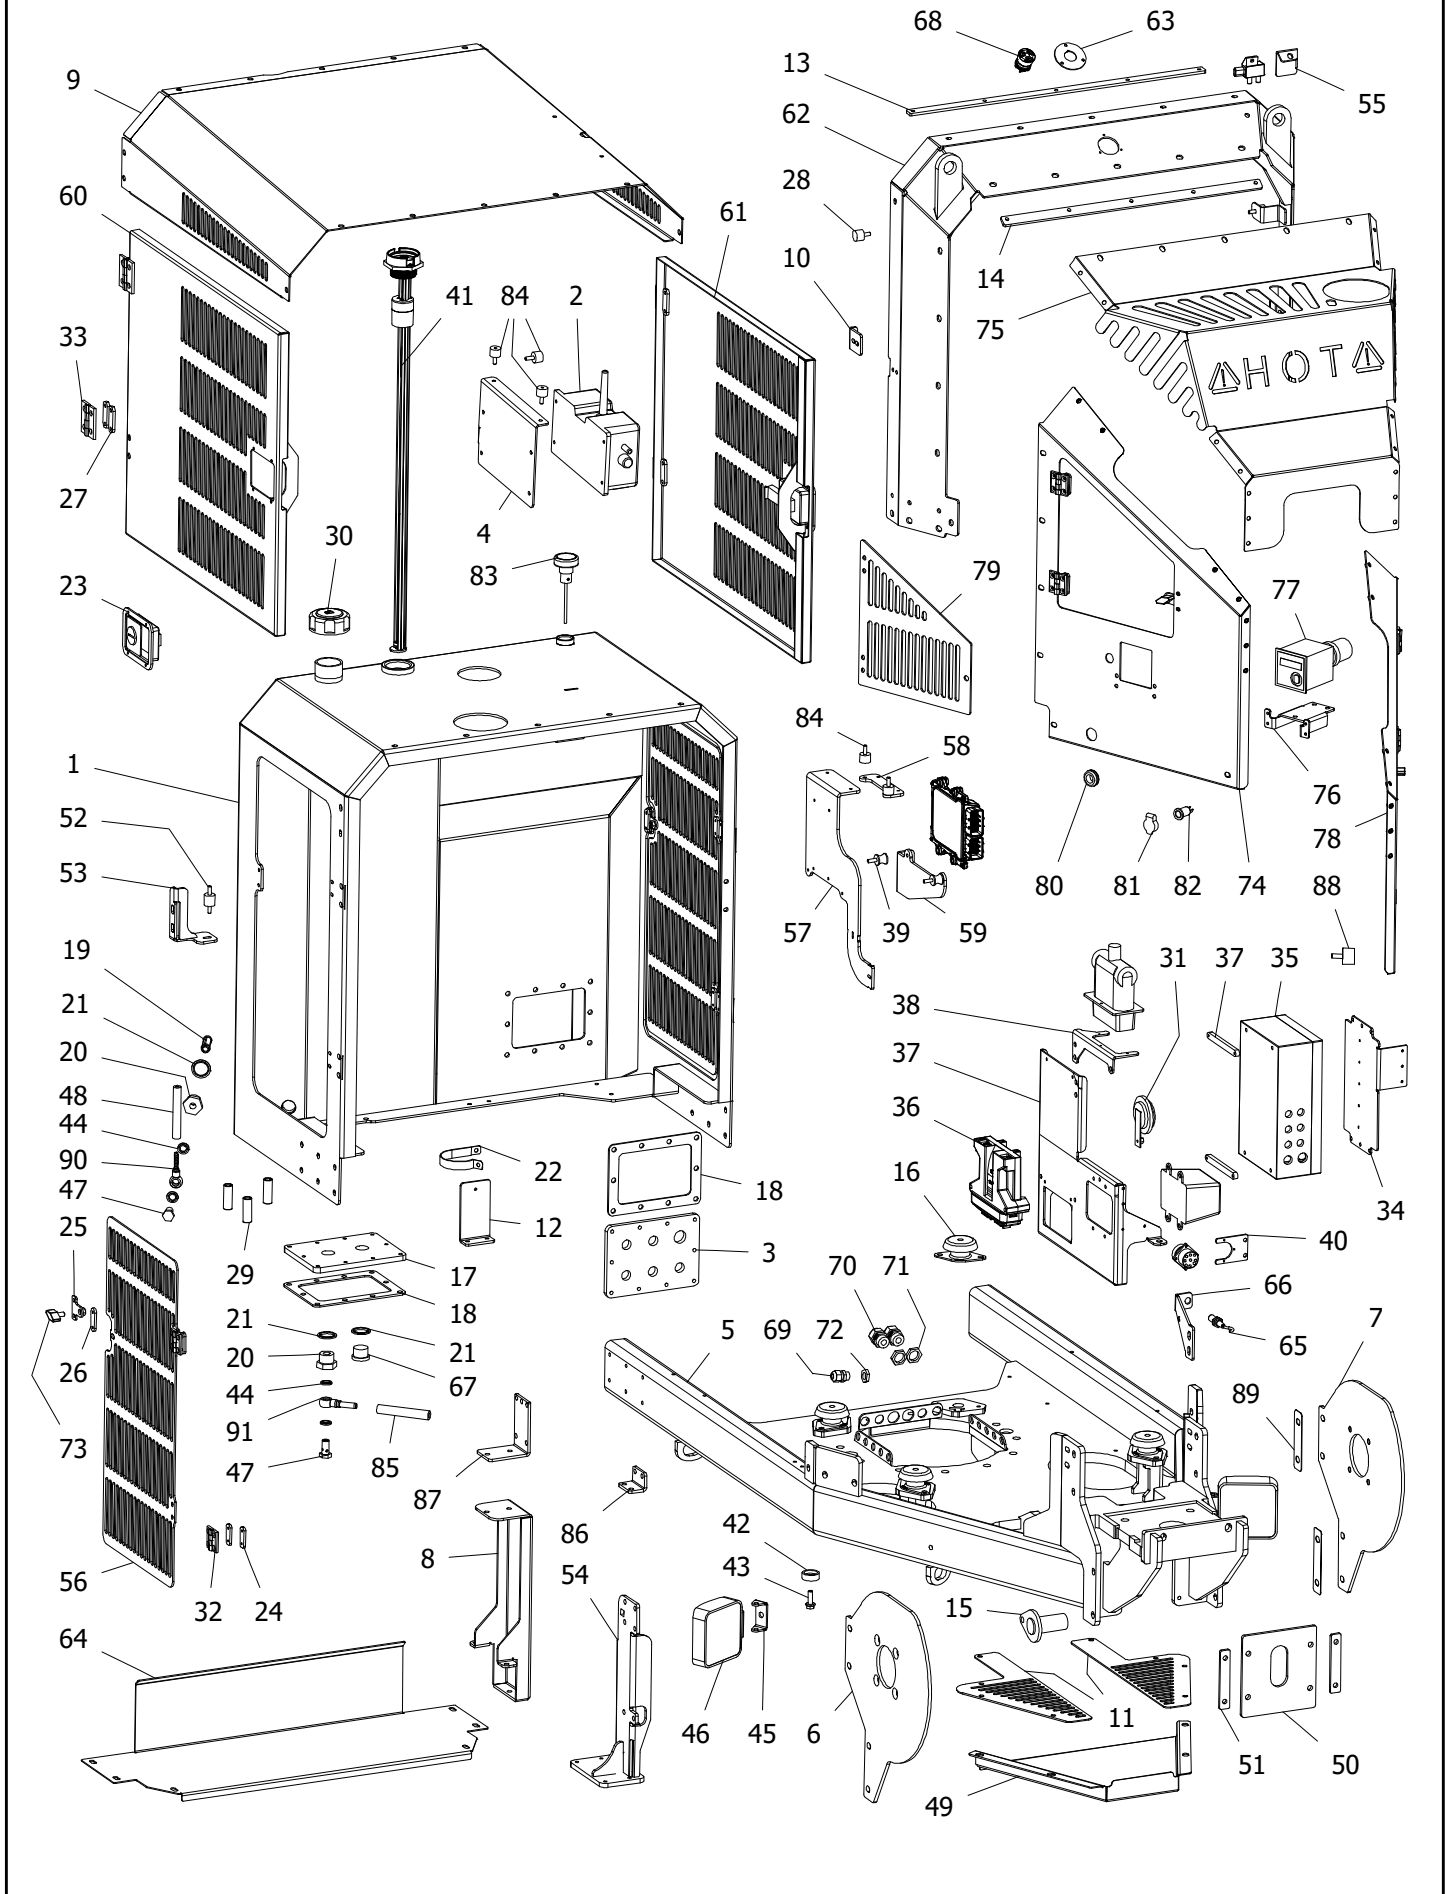

Pos.	Pcs.	Part/No.	Description
46	2	60000228	LED Work Light
47	3	20024068	Banjo Bolt 1/4"
48	1	20070021	Fuel hose Ø8 x 14,6
49	1	55503573	Front Base Cover at cyl
50	1	55503572	Rubber Cover at cyl
51	2	55503602	List f. Cover at cyl
52	3	20030045	Vibration Absorber M6 20 X 20
53	1	55504017	Bracket for Aspiration hose
54	1	55503990	Control valve bracket
55	1	55504089	Bracket for Particle filter pressure sensor
56	2	55504290	Air Filter Hatch
57	1	55504336	Konsole for EUC
58	1	55504337	Bracket for EUC
59	1	55504338	Angel bracket for EUC
60	1	55504444	Engine Hatch, Right
61	1	55504447	Engine Hatch, Left
62	1	55504449	Engine Cover, Front
63	1	55504181	E-Stop Spacer
64	1	55504458	Radiator Base Cover
65	1	60002545	RPM Sensor
66	1	55504519	Bracket f. RPM Sensor
67	2	60000143	3/4" Plug
68	1	20060036	E-Stop Kohler 1xNC+1xNO (CE4P-10R-11)
69	1	20060138	Cable Gland, PG9 Black
70	2	60001012	Cable Gland, PG16 Black
71	2	60001014	PG16 Hex Nut
72	1	20060139	PG9 Hex Nut
73	4	20030087	Finger Screw
74	1	55504477	Engine cover, Front Right
75	1	55504462	Engine cover, Top front
76	1	55504478	Start Box Bracket
77	1	60000130	Start Box D74 Stage 3 + 5
78	1	55504480	Engine Cover, Front Left
79	2	55504481	Grid Hatch Front
80	2	60000226	Cable grommet, double flanged
81	1	60000094	Cover f. Charging Socket
82	1	20060118	Charging Socket
83	1	20024041	HY-Tank Cap
84	5	20030088	Vibration Absorber Ø20 x15 M6 x 16,5 type B
85	1	60003384	Fuel hose Ø9,5 x 16,5
86	1	55504125	OC-valve Bracket
87	1	55504126	Valve Bracket
88	2	60000520	Vibration Absorber Ø30x22 M8 Type B
89	1	55501893	Adjustment Plate 0,8mm, (cc 73,5mm)
90	1	60000776	Hose Connector 5/16" - 1/4"