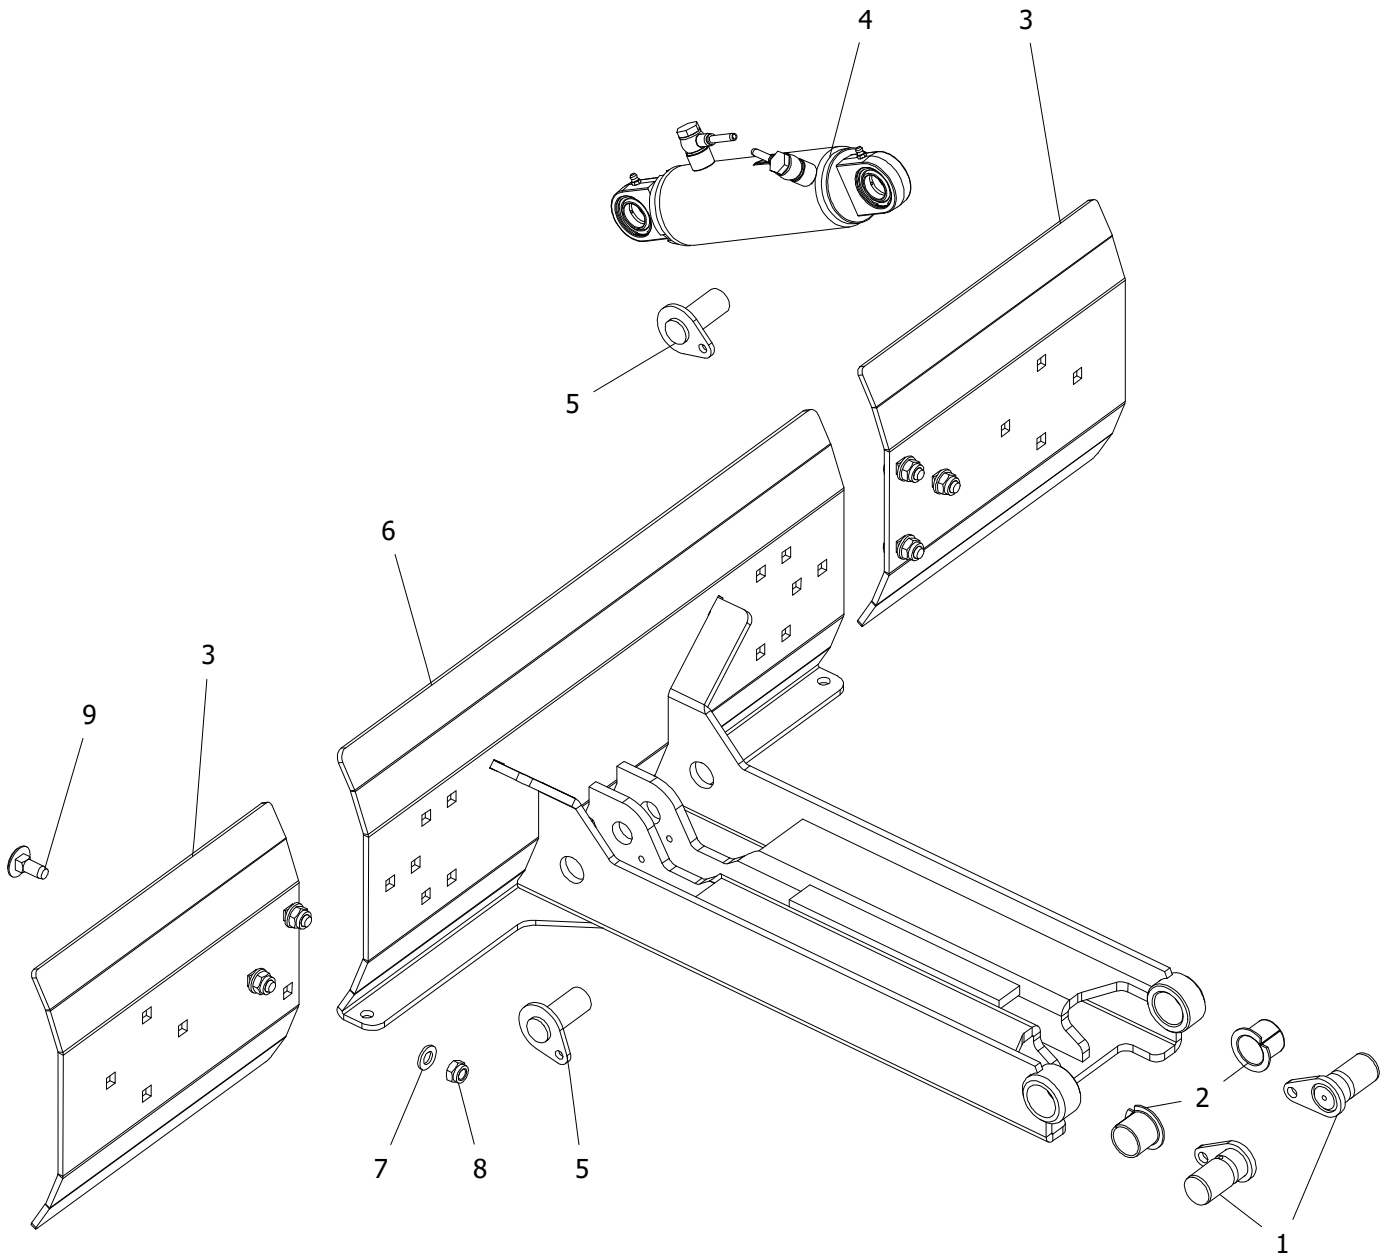

Pos.	Pcs.	Part/No.	Description
1	2	55500966	Bolt f. Dozer Blade $\varnothing$30x54
2	2	20040019	Bronze Bushing $\varnothing$30 w. Flange
3	2	55503925	Dozer Blade Extension Plate
4	1	20026023	HY-Cylinder 140-30-60-$\varnothing$25
5	2	44690123	Cyl. Bolt $\varnothing$25x55
6	1	55504532	Dozer Blade 890/1390
7	6	39122425	Washer M12x24x2,5
8	6	38000212	Locknut M12
9	6	37012030	Cup Head Square Neck Bolt M12x30