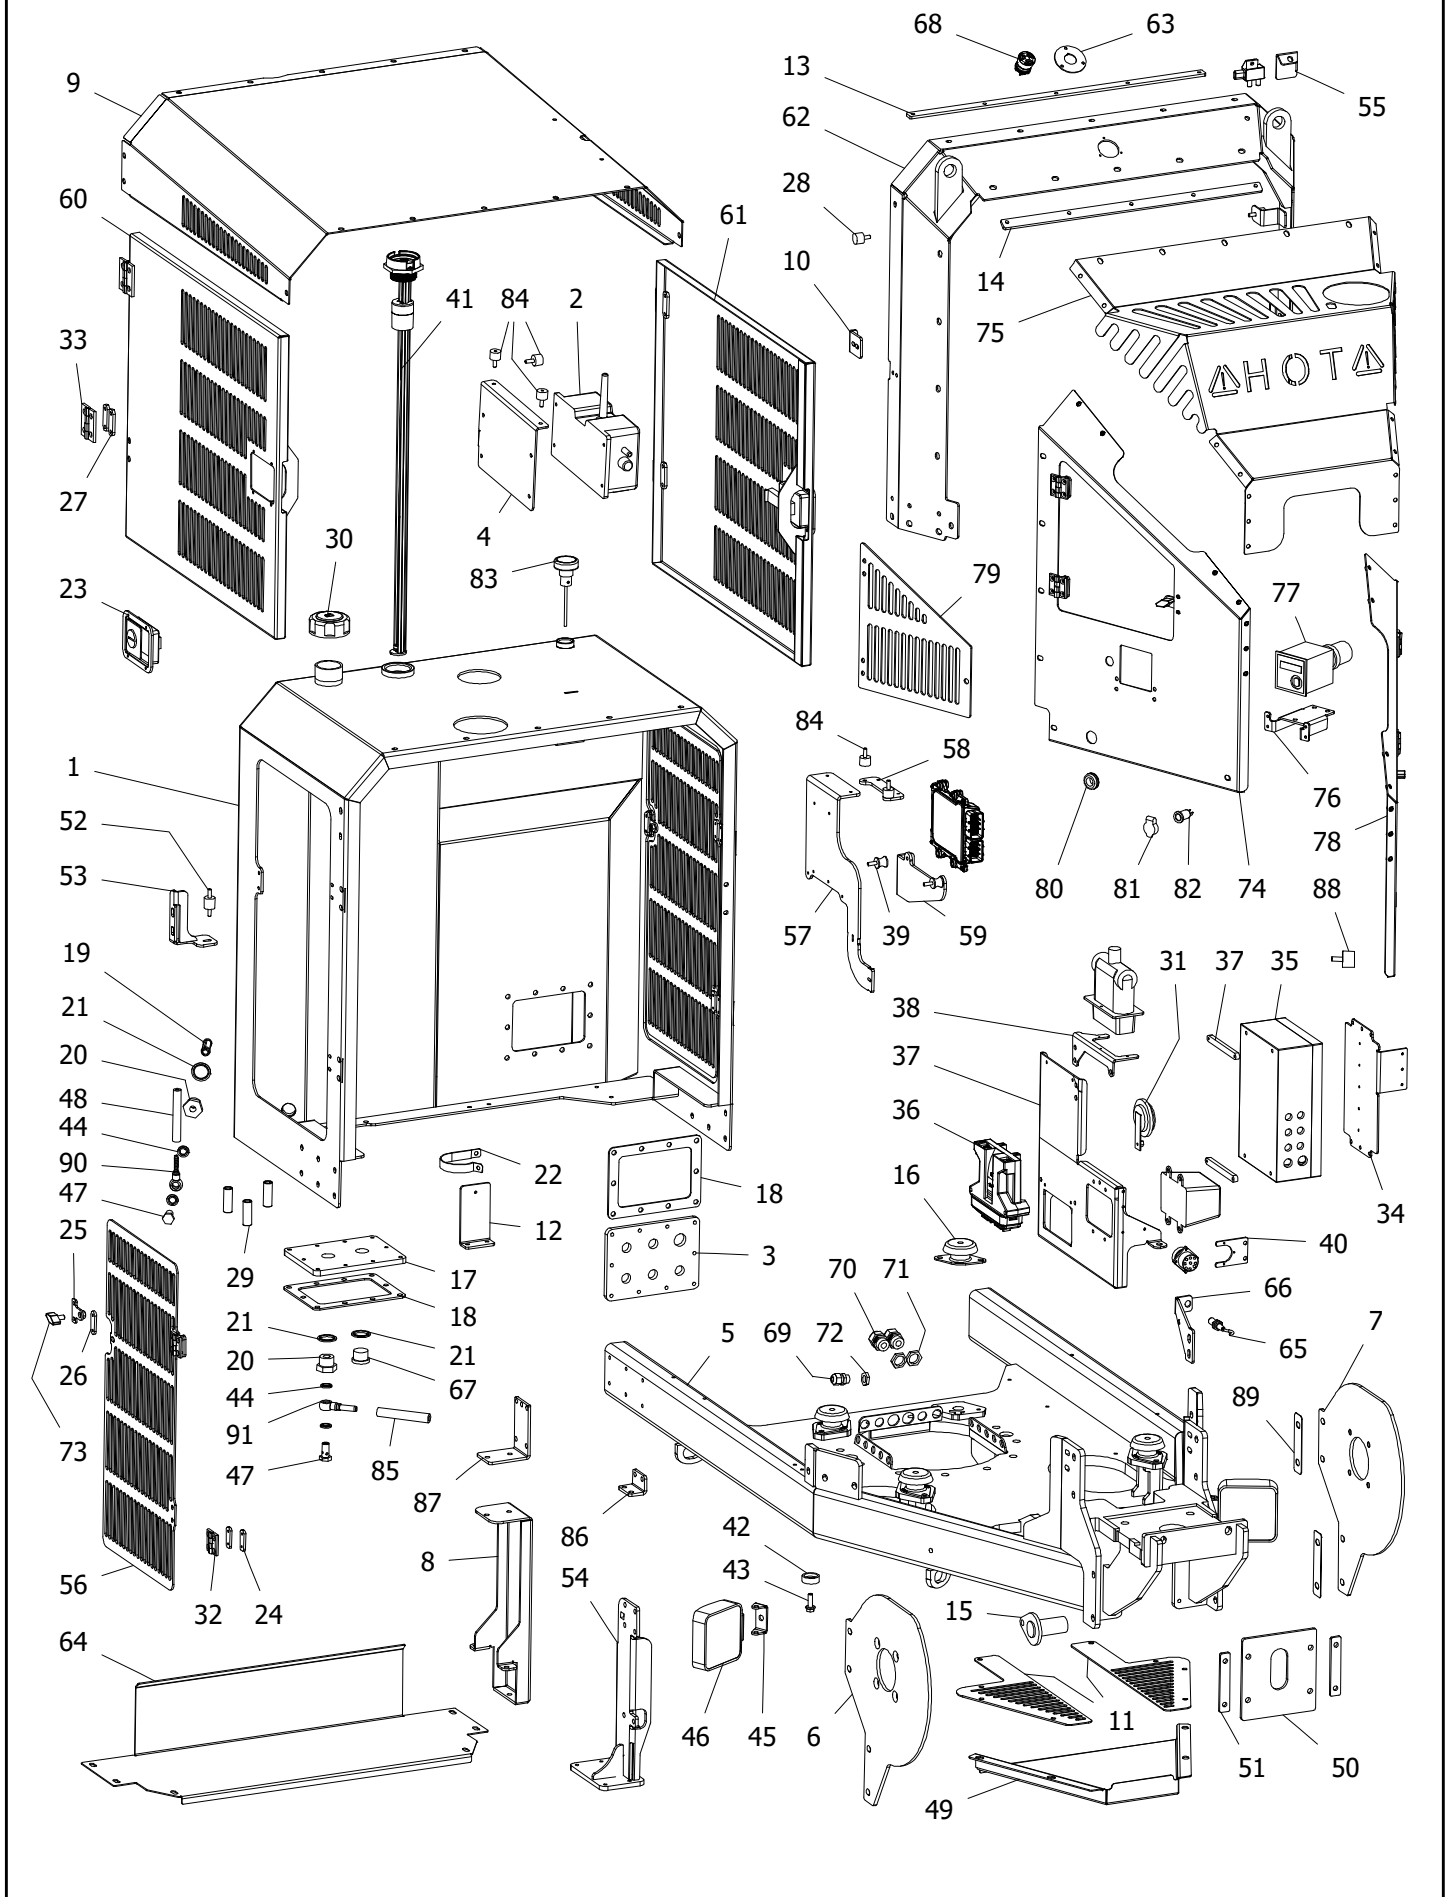

Pos.	Pcs.	Part/No.	Description
46	2	60000228	LED Work Light
47	3	20024068	Banjo Bolt 1/4"
48	1	20070021	Fuel hose Ø8 x 14,6
49	1	55503573	Front Base Cover at cyl
50	1	55503572	Rubber Cover at cyl
51	2	55503602	List f. Cover at cyl
52	3	20030045	Vibration Absorber M6 20 X 20
53	1	55504017	Bracket for Aspiration hose
54	1	55503990	Control valve bracket
55	1	55504089	Bracket for Particle filter pressure sensor
56	2	55504290	Air Filter Hatch
57	1	55504336	Konsole for EUC
58	1	55504337	Bracket for EUC
59	1	55504338	Angel bracket for EUC
60	1	55504444	Engine Hatch, Right
61	1	55504447	Engine Hatch, Left
62	1	55504449	Engine Cover, Front
63	1	55504181	E-Stop Spacer
64	1	55504458	Radiator Base Cover
65	1	60002545	RPM Sensor
66	1	55504519	Bracket f. RPM Sensor
67	2	60000143	3/4" Plug
68	1	20060036	E-Stop Kohler 1xNC+1xNO (CE4P-10R-11)
69	1	20060138	Cable Gland, PG9 Black
70	2	60001012	Cable Gland, PG16 Black
71	2	60001014	PG16 Hex Nut
72	1	20060139	PG9 Hex Nut
73	4	20030087	Finger Screw
74	1	55504477	Engine cover, Front Right
75	1	55504462	Engine cover, Top front
76	1	55504478	Start Box Bracket
77	1	60000130	Start Box D74 Stage 3 + 5
78	1	55504480	Engine Cover, Front Left
79	2	55504481	Grid Hatch Front
80	2	60000226	Cable grommet, double flanged
81	1	60000094	Cover f. Charging Socket
82	1	20060118	Charging Socket
83	1	20024041	HY-Tank Cap
84	5	20030088	Vibration Absorber Ø20 x15 M6 x 16,5 type B
85	1	60003384	Fuel hose Ø9,5 x 16,5
86	1	55504125	OC-valve Bracket
87	1	55504126	Valve Bracket
88	2	60000520	Vibration Absorber Ø30x22 M8 Type B
89	1	55501893	Adjustment Plate 0,8mm, (cc 73,5mm)
90	1	60000776	Hose Connector 5/16" - 1/4"