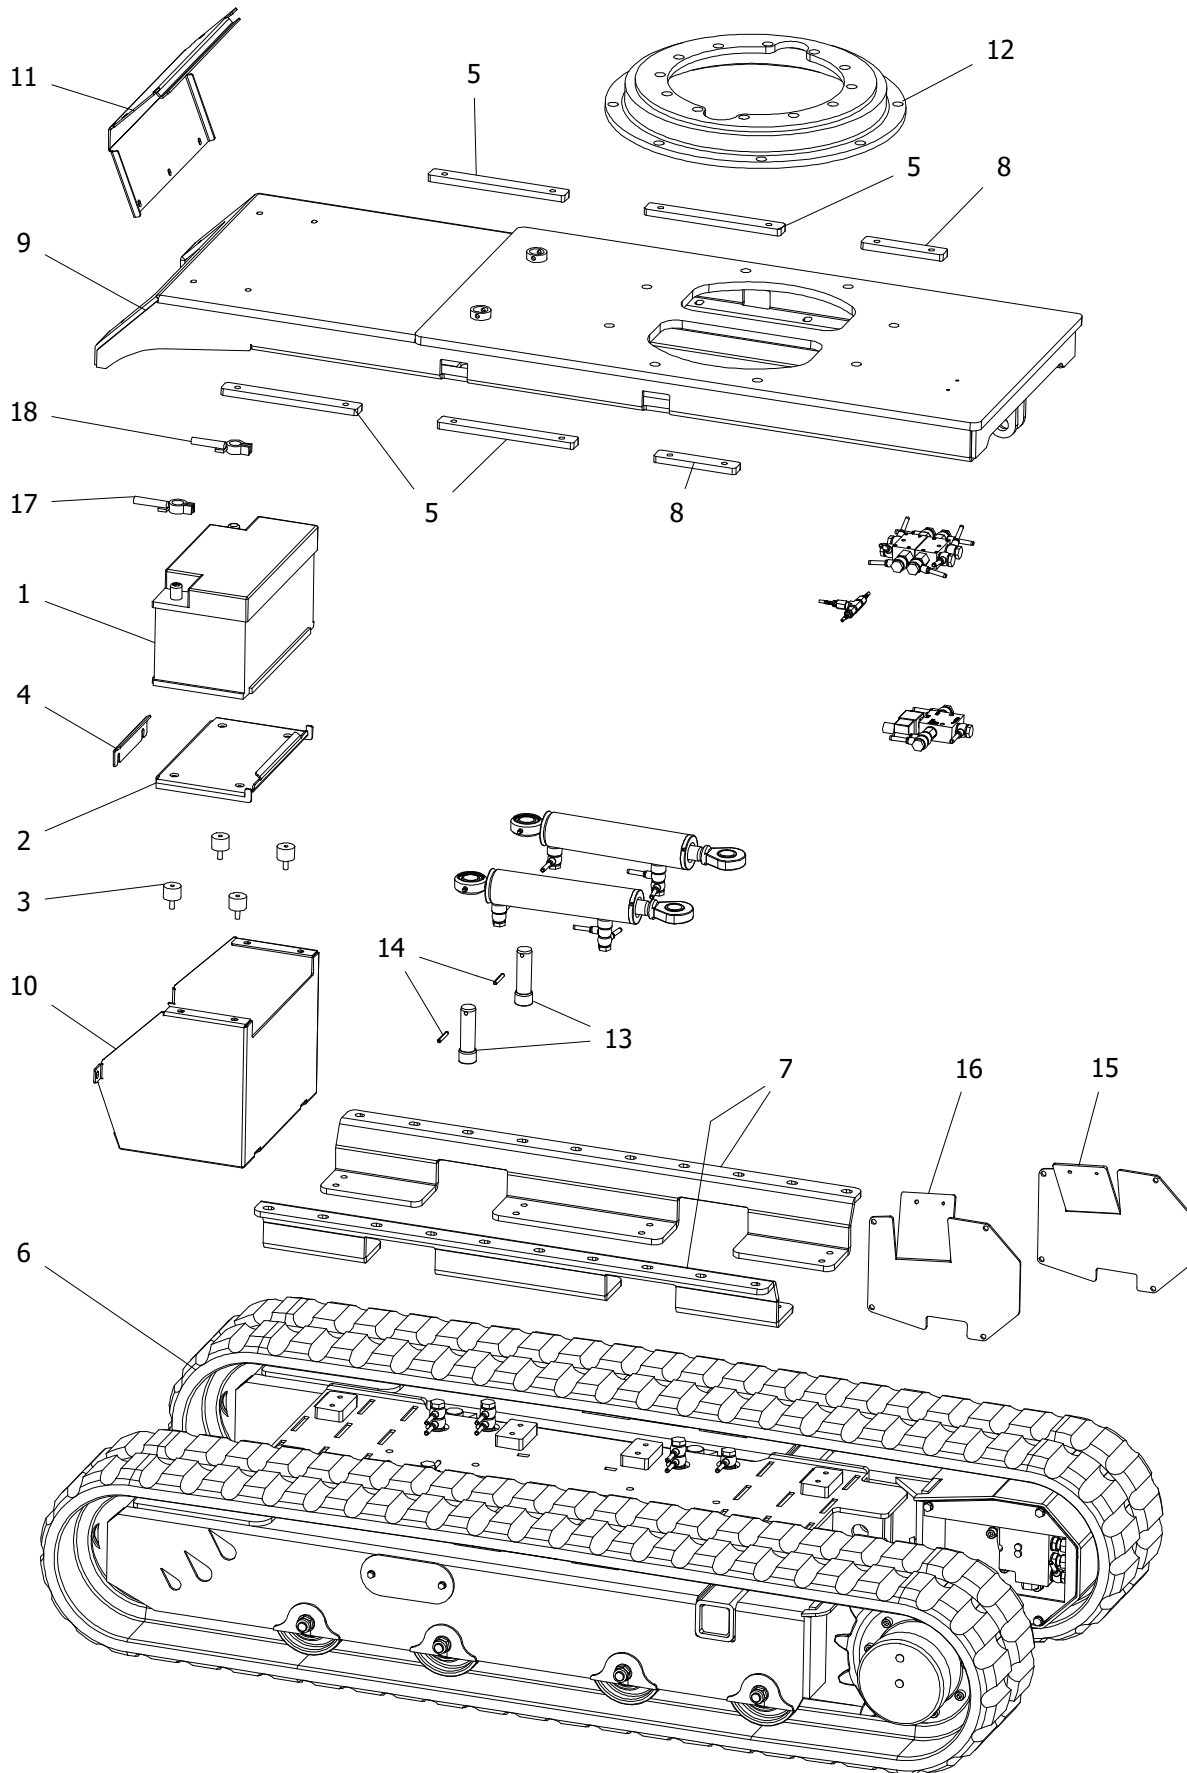

Pos.	Pcs.	Part/No.	Description
1	1	60000086	Battery 100Ah
2	1	55504006	Frame f. battery
3	4	60000520	Vibration Absorber Ø30x22 M8 Type B
4	1	55502576	Battery Clamp
5	4	55504007	Clamping Plate long w. 2 Holes
6	1	60002895	Track Unit (Width 890-1390mm)
7	2	55504509	Track bracket
8	2	55504510	Clamping Plate short w. 2 Holes
9	1	55504514	Main Frame
10	1	55504529	Battery box
11	1	55504530	Lid f. battery box
12	1	20070042	Turntable
13	2	44277109	Bolt f. HY-Cylinder
14	2	20030070	Pin Ø6x40
15	1	55503702	Cover Plate Right
16	1	55503700	Cover Plate Left
17	1	20060038	Battery Connector +
18	1	20060037	Battery Connector -