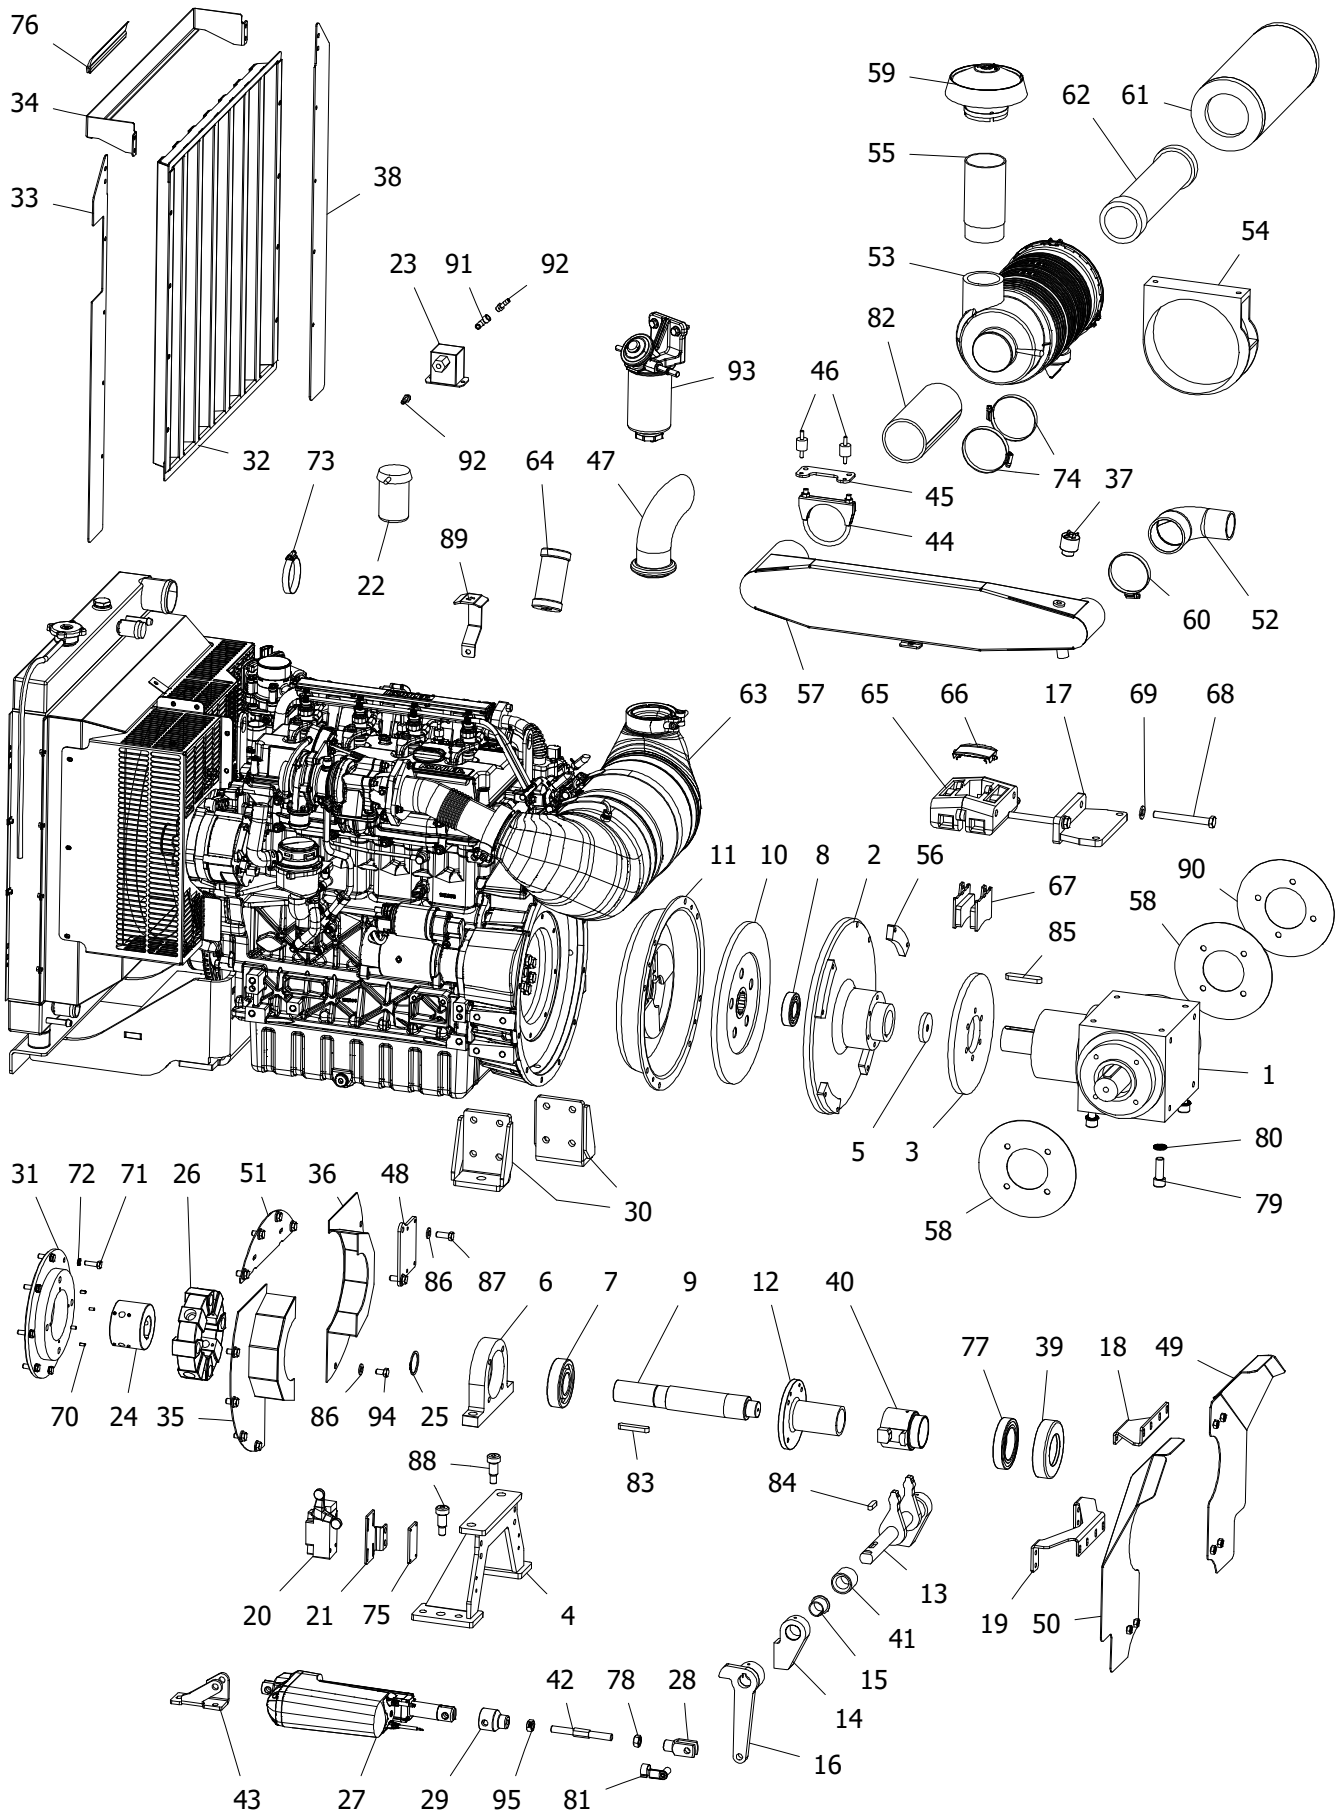

FSI D74 TRACK

Spare Parts List

For product number:
A151091

Version 1.0, 10-2021

Type	Page	Intern no.
Engine D74 stage V, Track	A	55505133

Pos.	Pcs.	Part/No.	Description
1	1	60000303	T-Gear
2	1	55501132	Clutch Hub Gearside
3	1	55501191	Brake Disc
4	1	55501680	Stand f. Bearing Housing Clutch
5	1	55501682	End Disc f. Clutch Hub
6	1	55501157	Bearing Housing Clutch
7	1	60000159	Deep groove Ball Bearing 6308
8	1	20040025	Deep groove ball bearing 30 x 62 x 16
9	1	55501710	Shaft f. Clutch
10	1	60002462	Hub f. coupling
11	1	60000153	Clutch D74 w. Hub
12	1	55501156	Trompet Pipe
13	1	55501154	Throw-out Arm
14	2	55501185	Bracket f. Throw-out Shaft
15	2	20040018	Bronze Bushing Ø25 w. Flange
16	1	55501285	Bracket f. Clutch Arm
17	1	55501384	Bracket f. Brake
18	1	55501822	Bracket f. Clutch Cover, Top
19	1	55501823	Bracket f. Clutch Cover, Bottom
20	1	60000136	Safety Limit Switch
21	1	55501860	Bracket f. Safety Swich
22	1	60000125	Fuel Prefilter
23	1	60000126	Fuel Pump
24	1	55501209	Hub f. Rubber Clutch
25	1	60000155	Snap Ring Ext. Ø40
26	1	60000156	Rubber Clutch
27	1	60000157	Clutch Actuator
28	1	60000158	Fork End f. Clutch Arm
29	1	55501302	Clutch Actuator End Cover
30	2	55501169	Engine Bracket, Flywheel
31	1	55501208	Rubber Clutch Flange
32	1	55501469	Radiator Grid
33	1	55504021	Radiator Cover Right
34	1	55501473	Radiator Top Cover
35	1	55501784	Flywheel Cover, Right
36	1	55501786	Flywheel Cover, Left
37	1	20032046	Air Filter Sensor
38	1	55503168	Radiator Cover Left
39	1	55503249	Hub f. pressure bearing
40	1	55503253	Collar f. Clutch
41	2	55501754	Busing Throw-out Shaft
42	1	55503373	Bolt f. clutch actuator
43	1	55502596	Bracket f. actuator
44	1	60000521	3" Clamp
45	1	55504022	Bracket f. air intake system