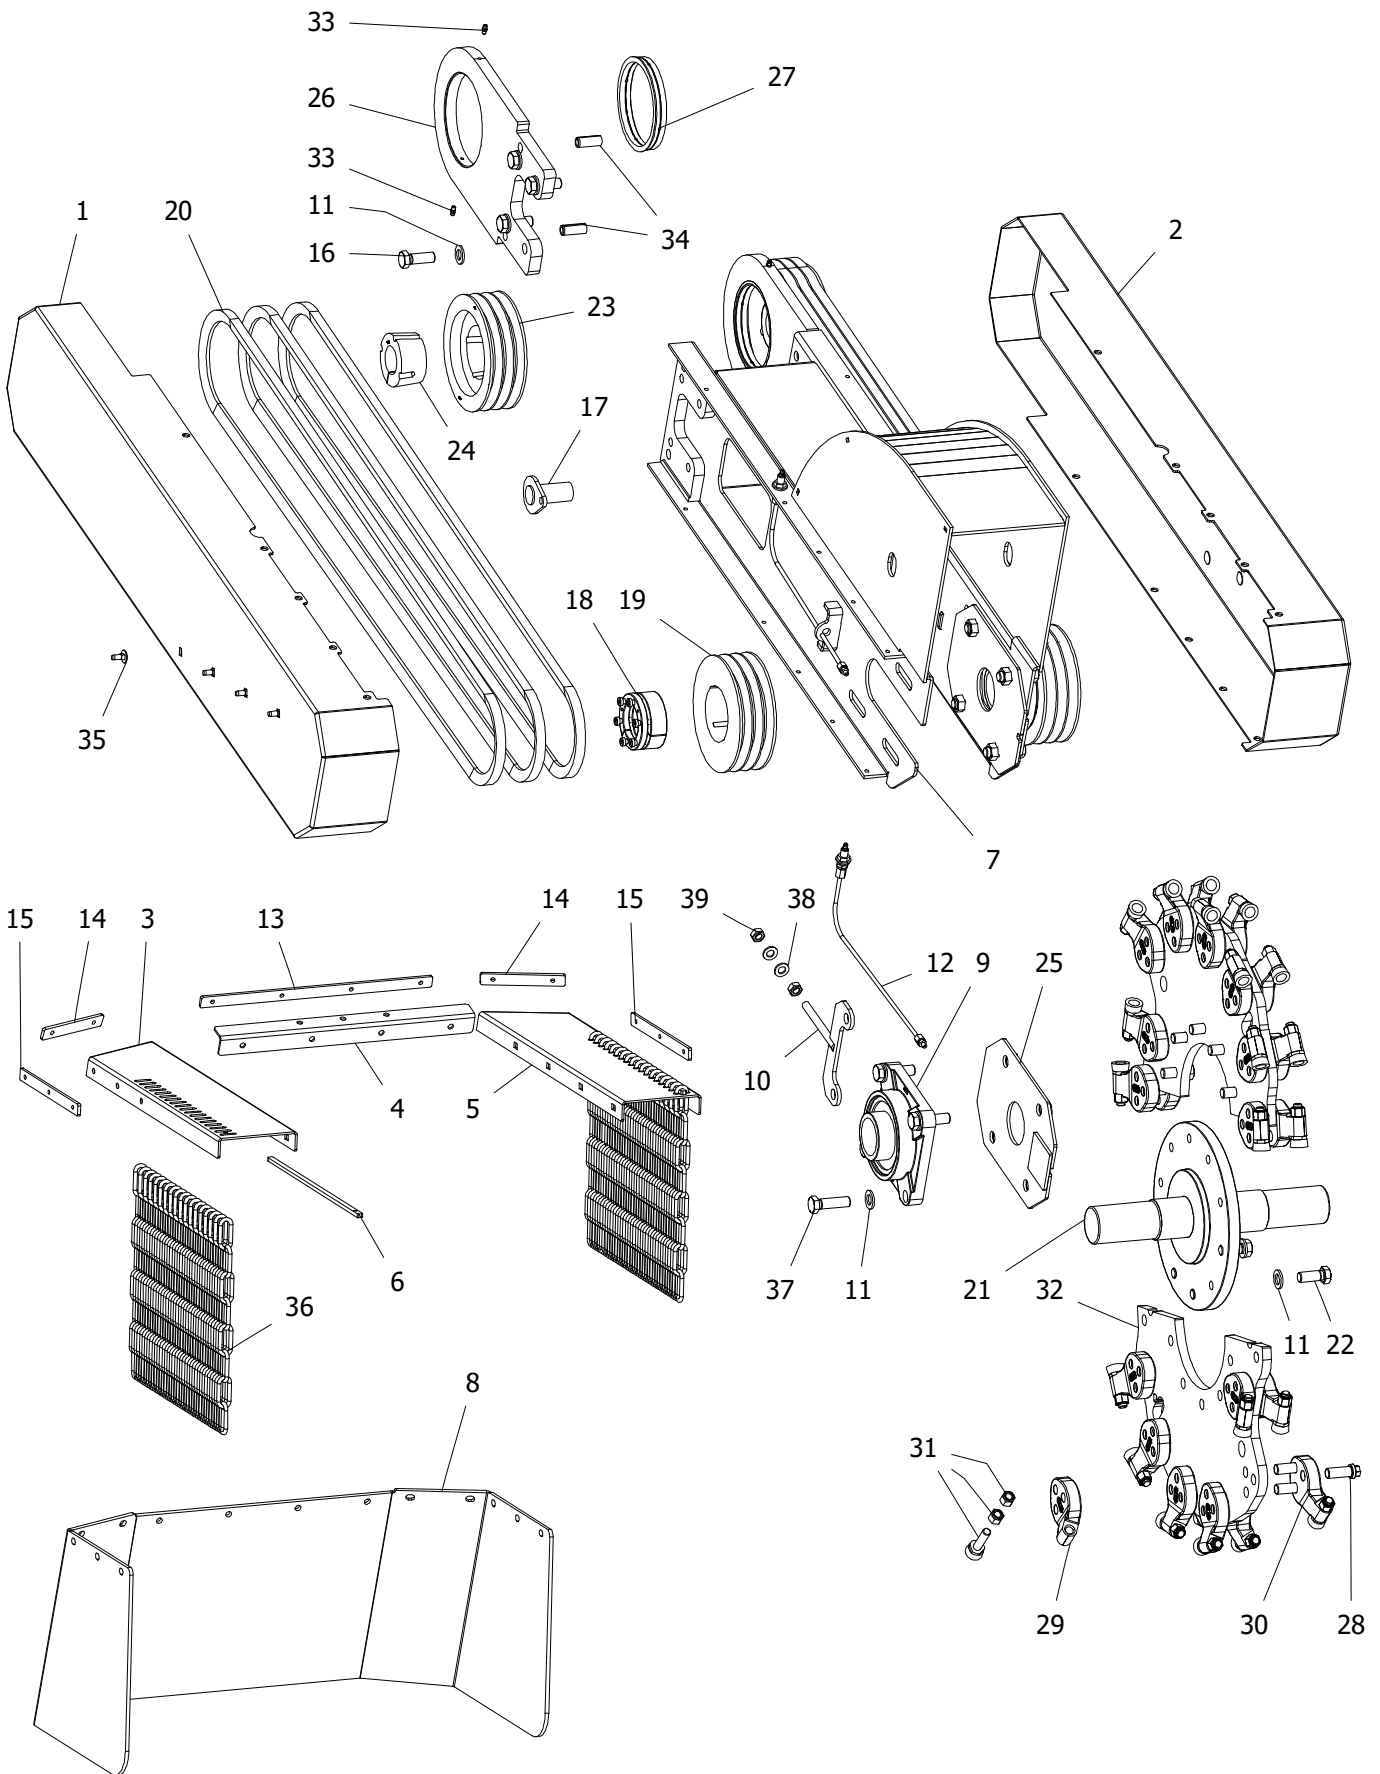

Type	Page	Intern no.
Cutterarm D74	D	55504725

Pos.	Pcs.	Part/No.	Description
1	1	55501254	V-Belt Cover Right
2	1	55501253	V-Belt Cover Left
3	1	55501711	Protection Steel Right
4	1	55501712	Protection Steel Rear
5	1	55501713	Protection Steel Left
6	2	55501721	Mounting Strip f. Chains
7	1	55501857	Cutter Arm D74
8	1	55501886	Rubber Protection D74
9	2	20040006	Bearing Ø60 x175 x 175
10	2	55500808	V-Belt Tightener M12
11	26	39163030	Washer M16x30x3
12	2	20070052	Grease Hose Complete
13	1	44122500	Mounting Strip 400mm - 4 Holes
14	2	55501110	Mounting Strip 135mm - 2 Holes
15	2	44301400	Mounting Strip 230mm - 3 Holes
16	8	32016045	Bolt M16x45
17	1	55500789	Cyl. Bolt Ø30x61
18	2	20050121	Clamping Element 60X90
19	2	20050120	Pulley 180B-3 Ø90
20	6	20050011	V-belt SPB 2650
21	1	55502291	Axle with hub f. Cutter Wheel D67+D74
22	10	32016040	Bolt M16x40
23	2	20050017	Pulley 180B-3
24	2	20050122	Clamping Element f. Pulley 2517-Ø46
25	2	55502916	Bearing Cover
26	2	55504272	Hub f. Cutter Arm Ø148
27	2	55504270	Bronze bushing for T-gear Ø152/Ø134,7
28	42	10160040	FSI Bolt for Holder
29	14	10293960	FSI 29 Holder threaded
30	14	10293900	FSI 29 Holder unthreaded
31	28	10290000	FSI 29 Tooth with 2 x nut
32	1	60000832	Cutter Wheel D74
33	4	20030011	Grease Nipple M6
34	4	60000072	Pin Ø16x40
35	8	37008020	Cup Head Square Neck Bolt M8 x 20
36	36	20030097	Chain 6mm f. Protection - 15 Links
37	8	32016055	Bolt M16x55
38	4	39122425	Washer M12x24x2,5
39	4	38000112	Hex Nut M12